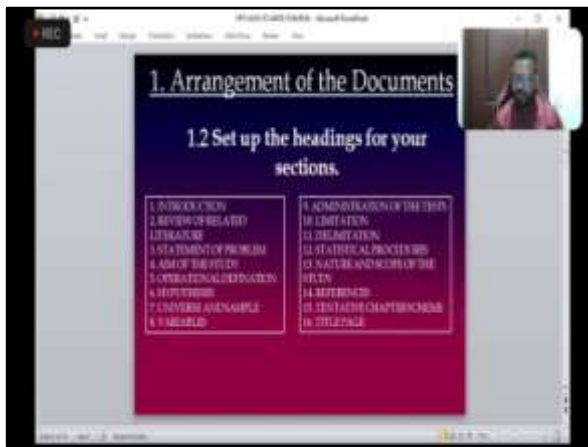

Workshop on Research Methodology

Topic: Steps in Writing of Synopsis and Thesis (Virtual Mode)

June 14-19, 2020

Number of Participants: 56

List of Participants

S.No.	Name of Participants	Designation	Department
1.	DR. PRAVEEN KUMAR SINGH	Associate Professor	Physical Education
2.	DR. AJAY KUMAR SINGH	Associate Professor	Botany
3.	DR. MANOJ KUMAR	Assistant Professor	Botany
4.	MRS. KANCHAN	Assistant Professor	B.Ed.
5.	MR. SANTOSH SINGH KUSHWAHA	Assistant Professor	B.Ed.
6.	DR. SUDHIR SRIVASTAVA	Assistant Professor	B.P.Ed.
7.	DR. MAITHU BHASKAR SINGH	Assistant Professor	BBA
8.	DR. TINU KAUR	Assistant Professor	BBA
9.	MR. ATUL KUMAR SINGH	Assistant Professor	Mathematics
10.	DR. OVAID AKHTAR	Assistant Professor	Botany
11.	DR. SANTOSH KUMAR SHUKLA	Assistant Professor	Botany
12.	DR. MEENAKSHEE PANDEY	Associate Professor	Botany
13.	MRS. SHALINI SINGH	Assistant Professor	Botany
14.	MR. PRAVEEN KUMAR SINGH	Associate Professor	Chemistry
15.	MR. ANIL KUMAR	Assistant Professor	Economics
16.	DR. AVADHESH PRATAP SINGH	Assistant Professor	Chemistry
17.	DR. ALOK KUMAR VERMA	Assistant Professor	Chemistry
18.	DR. PRASHANT SINGH	Assistant Professor	Chemistry
19.	DR. PRAMOD KUMAR SINGH	Associate Professor	Chemistry
20.	DR. OM PRAKASH SINGH	Associate Professor	Geography
21.	MR. SURESH KUMAR	Assistant Professor	Economics
22.	MR. ANKUR SHUKLA	Assistant Professor	Environmental Science
23.	DR. PRADEEP KR TRIPATHI	Assistant Professor	Economics
24.	DR. (Smt.) KIRAN SINGH	Associate Professor	Economics
25.	MS. ASHVINI MISHRA	Assistant Professor	Education
26.	DR. RAGHVENDRA PRATAP SINGH	Associate Professor	Chemistry
27.	MR. SUSHIL KUMAR MISHRA	Assistant Professor	Environmental Science
28.	MS. SAVISTA PARVEEN	Assistant Professor	Home Science
29.	MR. SUDHANSHU PRATAP SINGH	Assistant Professor	Geography
30.	DR. NAMRATA VERMA	Assistant Professor	Geography
31.	DR. RAVI PRAKASH MISHRA	Assistant Professor	Geography
32.	DR. DINESH KUMAR TRIPATHI	Assistant Professor	Geography
33.	DR. PRAKASH CHANDRA TEWARI	Assistant Professor	Environmental Science
34.	MS. RICHA SRIVASTAVA	Assistant Professor	Home Science
35.	DR. SARITA IRAZ	Assistant Professor	Home Science
36.	DR. ALKA YADAV	Assistant Professor	Home Science
37.	DR. VANDANA VISHWAKARMA	Assistant Professor	Home Science
38.	MR. PAWAN KUMAR RAWAT	Assistant Professor	Hindi