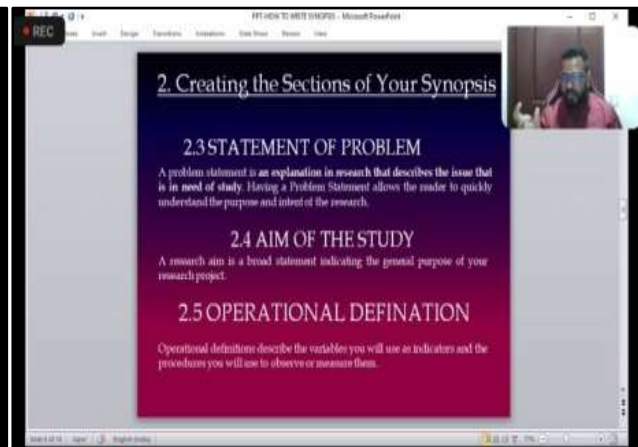

Workshop on Research Methodology

Topic: Steps in Writing of Synopsis and Thesis (Virtual Mode)

June 14-19, 2020

Number of Participants: 56

List of Participants

S.No.	Name of Participants	Designation	Department
1.	DR. PRAVEEN KUMAR SINGH	Associate Professor	Physical Education
2.	DR. AJAY KUMAR SINGH	Associate Professor	Botany
3.	DR. MANOJ KUMAR	Assistant Professor	Botany
4.	MRS. KANCHAN	Assistant Professor	B.Ed.
5.	MR. SANTOSH SINGH KUSHWAHA	Assistant Professor	B.Ed.
6.	DR. SUDHIR SRIVASTAVA	Assistant Professor	B.P.Ed.
7.	DR. MAITHU BHASKAR SINGH	Assistant Professor	BBA
8.	DR. TINU KAUR	Assistant Professor	BBA
9.	MR. ATUL KUMAR SINGH	Assistant Professor	Mathematics
10.	DR. OVAID AKHTAR	Assistant Professor	Botany
11.	DR. SANTOSH KUMAR SHUKLA	Assistant Professor	Botany
12.	DR. MEENAKSHEE PANDEY	Associate Professor	Botany
13.	MRS. SHALINI SINGH	Assistant Professor	Botany
14.	MR. PRAVEEN KUMAR SINGH	Associate Professor	Chemistry
15.	MR. ANIL KUMAR	Assistant Professor	Economics
16.	DR. AVADHESH PRATAP SINGH	Assistant Professor	Chemistry
17.	DR. ALOK KUMAR VERMA	Assistant Professor	Chemistry
18.	DR. PRASHANT SINGH	Assistant Professor	Chemistry
19.	DR. PRAMOD KUMAR SINGH	Associate Professor	Chemistry
20.	DR. OM PRAKASH SINGH	Associate Professor	Geography
21.	MR. SURESH KUMAR	Assistant Professor	Economics
22.	MR. ANKUR SHUKLA	Assistant Professor	Environmental Science
23.	DR. PRADEEP KR TRIPATHI	Assistant Professor	Economics
24.	DR. (Smt.) KIRAN SINGH	Associate Professor	Economics
25.	MS. ASHVINI MISHRA	Assistant Professor	Education
26.	DR. RAGHVENDRA PRATAP SINGH	Associate Professor	Chemistry
27.	MR. SUSHIL KUMAR MISHRA	Assistant Professor	Environmental Science
28.	MS. SAVISTA PARVEEN	Assistant Professor	Home Science
29.	MR. SUDHANSHU PRATAP SINGH	Assistant Professor	Geography
30.	DR. NAMRATA VERMA	Assistant Professor	Geography
31.	DR. RAVI PRAKASH MISHRA	Assistant Professor	Geography
32.	DR. DINESH KUMAR TRIPATHI	Assistant Professor	Geography
33.	DR. PRAKASH CHANDRA TEWARI	Assistant Professor	Environmental Science
34.	MS. RICHA SRIVASTAVA	Assistant Professor	Home Science
35.	DR. SARITA IRAZ	Assistant Professor	Home Science
36.	DR. ALKA YADAV	Assistant Professor	Home Science
37.	DR. VANDANA VISHWAKARMA	Assistant Professor	Home Science
38.	MR. PAWAN KUMAR RAWAT	Assistant Professor	Hindi